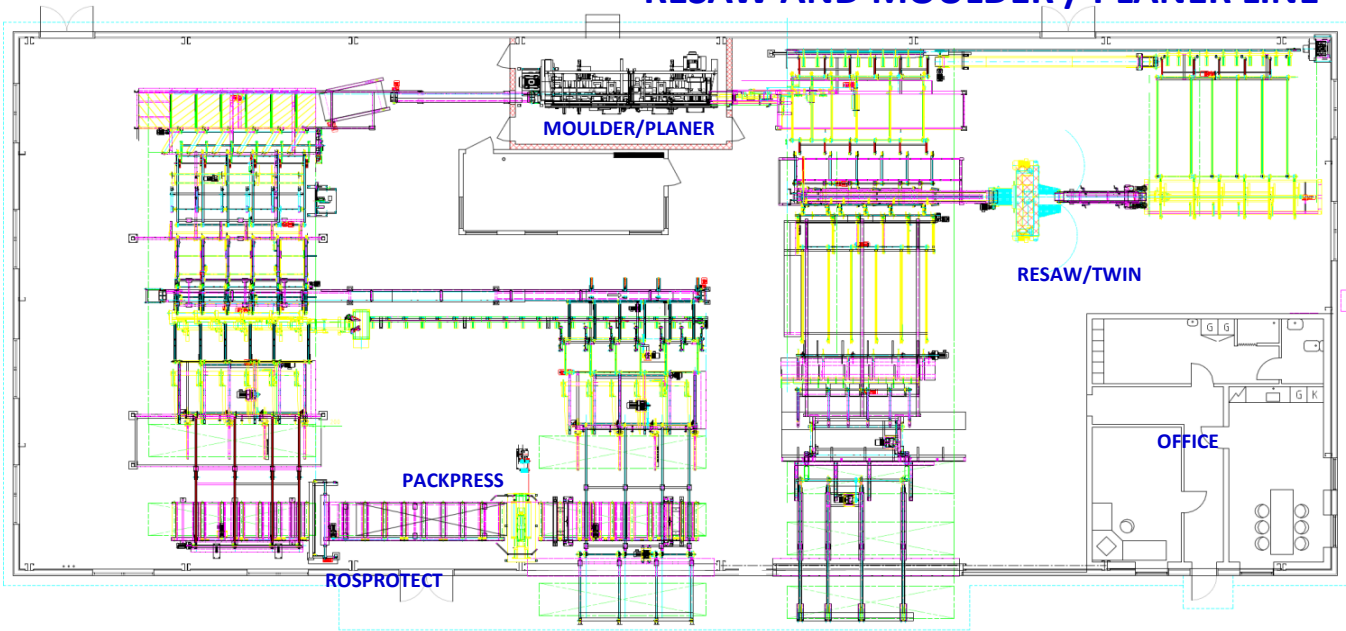

RESAW AND MOULDER / PLANER LINE

INTAKE - GENERAL VIEW

ROSGRADE
STRENGTH GRADING MACHINE
NATURAL FREQUENCY

ROSPROTECT
PACK PROTECTION DEVICE